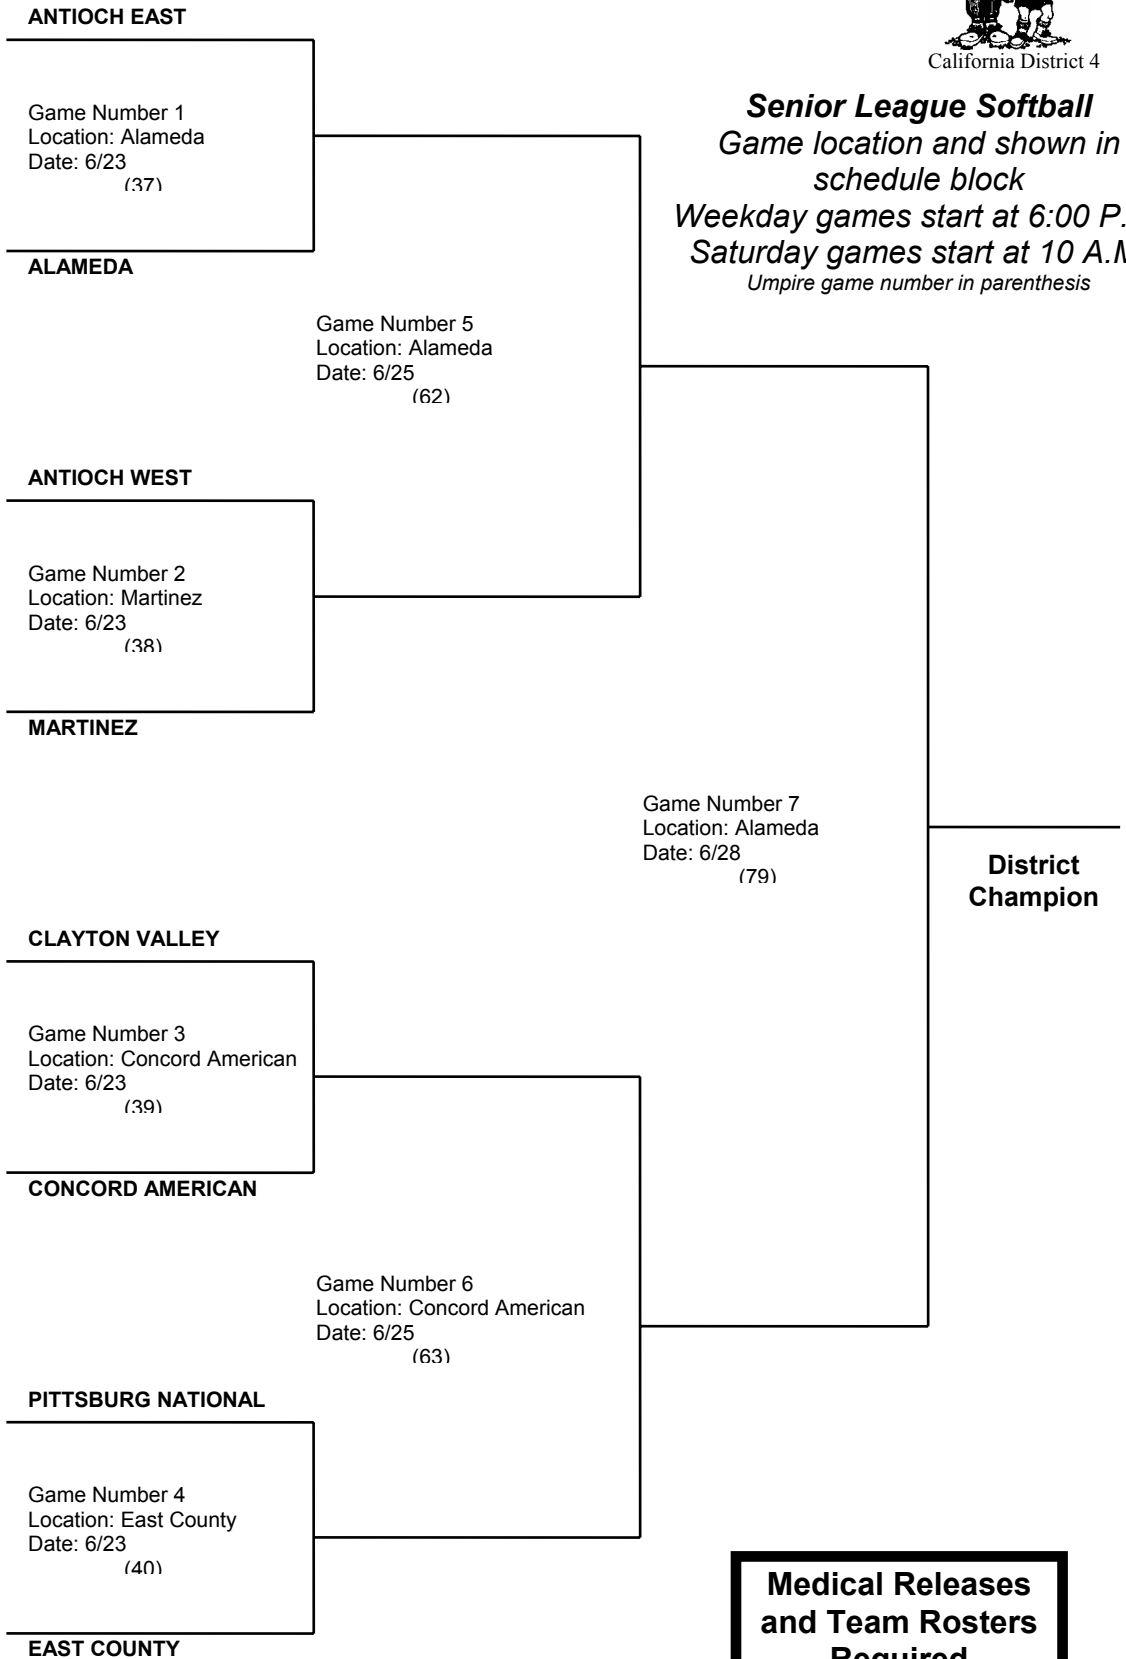

2003 District 4, Tournament of Champions

<http://www.eteamz.com/california4>

Senior League Softball
Game location and shown in
schedule block
Weekday games start at 6:00 P.M.
Saturday games start at 10 A.M.
Umpire game number in parenthesis

**Medical Releases
and Team Rosters
Required
at Each Game**